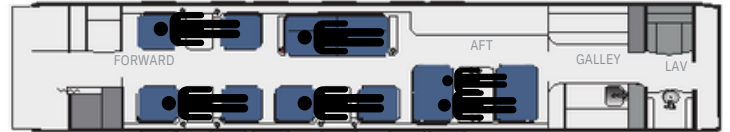

[TAKE A VIRTUAL TOUR](#)

- YOM 2005
- Refurbishment is continuous
- Seats 14 passengers
- Berths 5 - 6 Passengers
- FWD Cabin: Four Club Seats with Pullout Tables
- MID Cabin: Four-place Divan Opposite Two Single Seats
- AFT Cabin: Four-place Conference Opposite a Credenza
- Gogo AVANCE L5 High-Speed Internet
- FWD Crew Lavatory, AFT PAX Lavatory
- AFT Full Galley, FWD Crew Refreshment Area